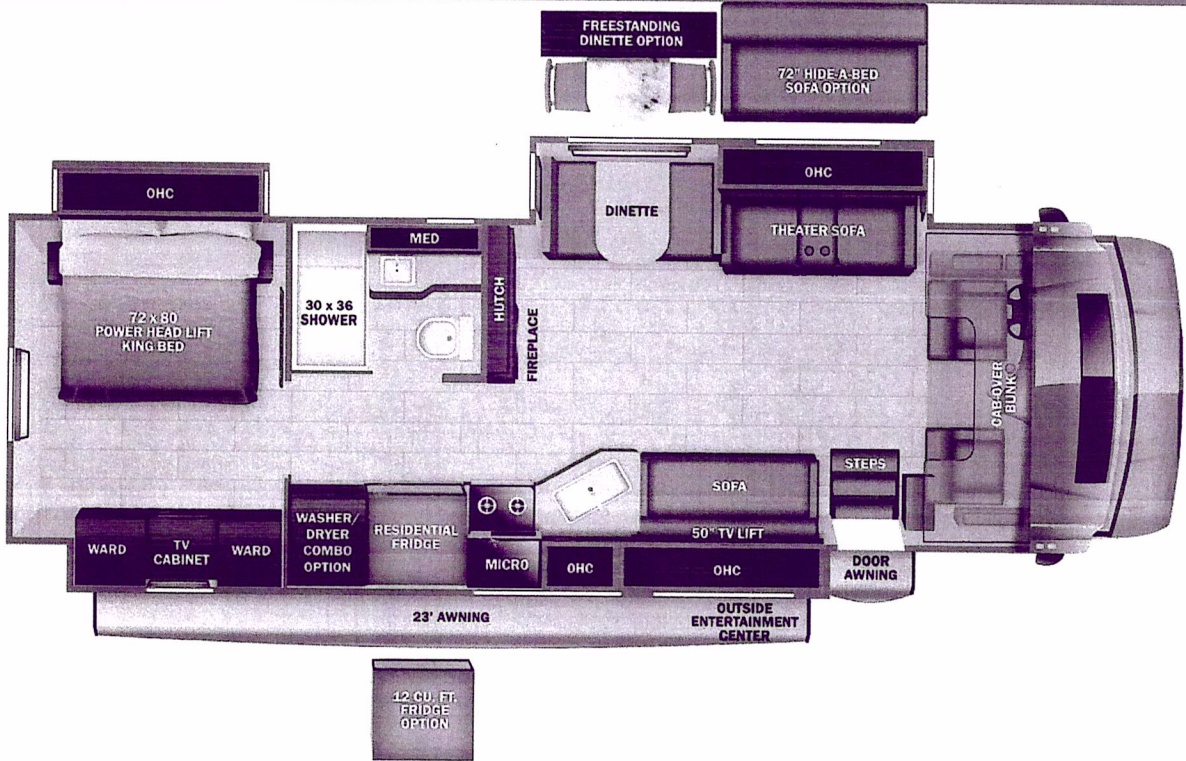

- Base price
- Crossville
- Moonlight Full Paint
- USA Standards
- 22 FR S2RV 31000 279"
- 360 NA15
- Customer Value Package
- Residential Refrigerator
- No Washer/Dryer
- 8K Generator
- IN Motion DISH Satellite System
- Booth Dinette
- Theater Seating Sofa w/ Power

EGN014
4UZADVFC6NCNP8905

ACCOL
ENTE
22
021

UNIT TOTAL

30!

DEALER INSTALLED OPTIC

Manufacturer's Suggested Retail Price

\$309,330.00

TOTAL AMOUNT DOES NOT INCLUDE STATE AND LOCAL TAXES OR LICENSE FEES. THE PRICE SHOWN ABOVE MAY OR MAY NOT BE REPRESENTATIVE OF THE ACTUAL SELLING PRICE OF SIMILAR RECREATIONAL VEHICLES IN YOUR AREA.